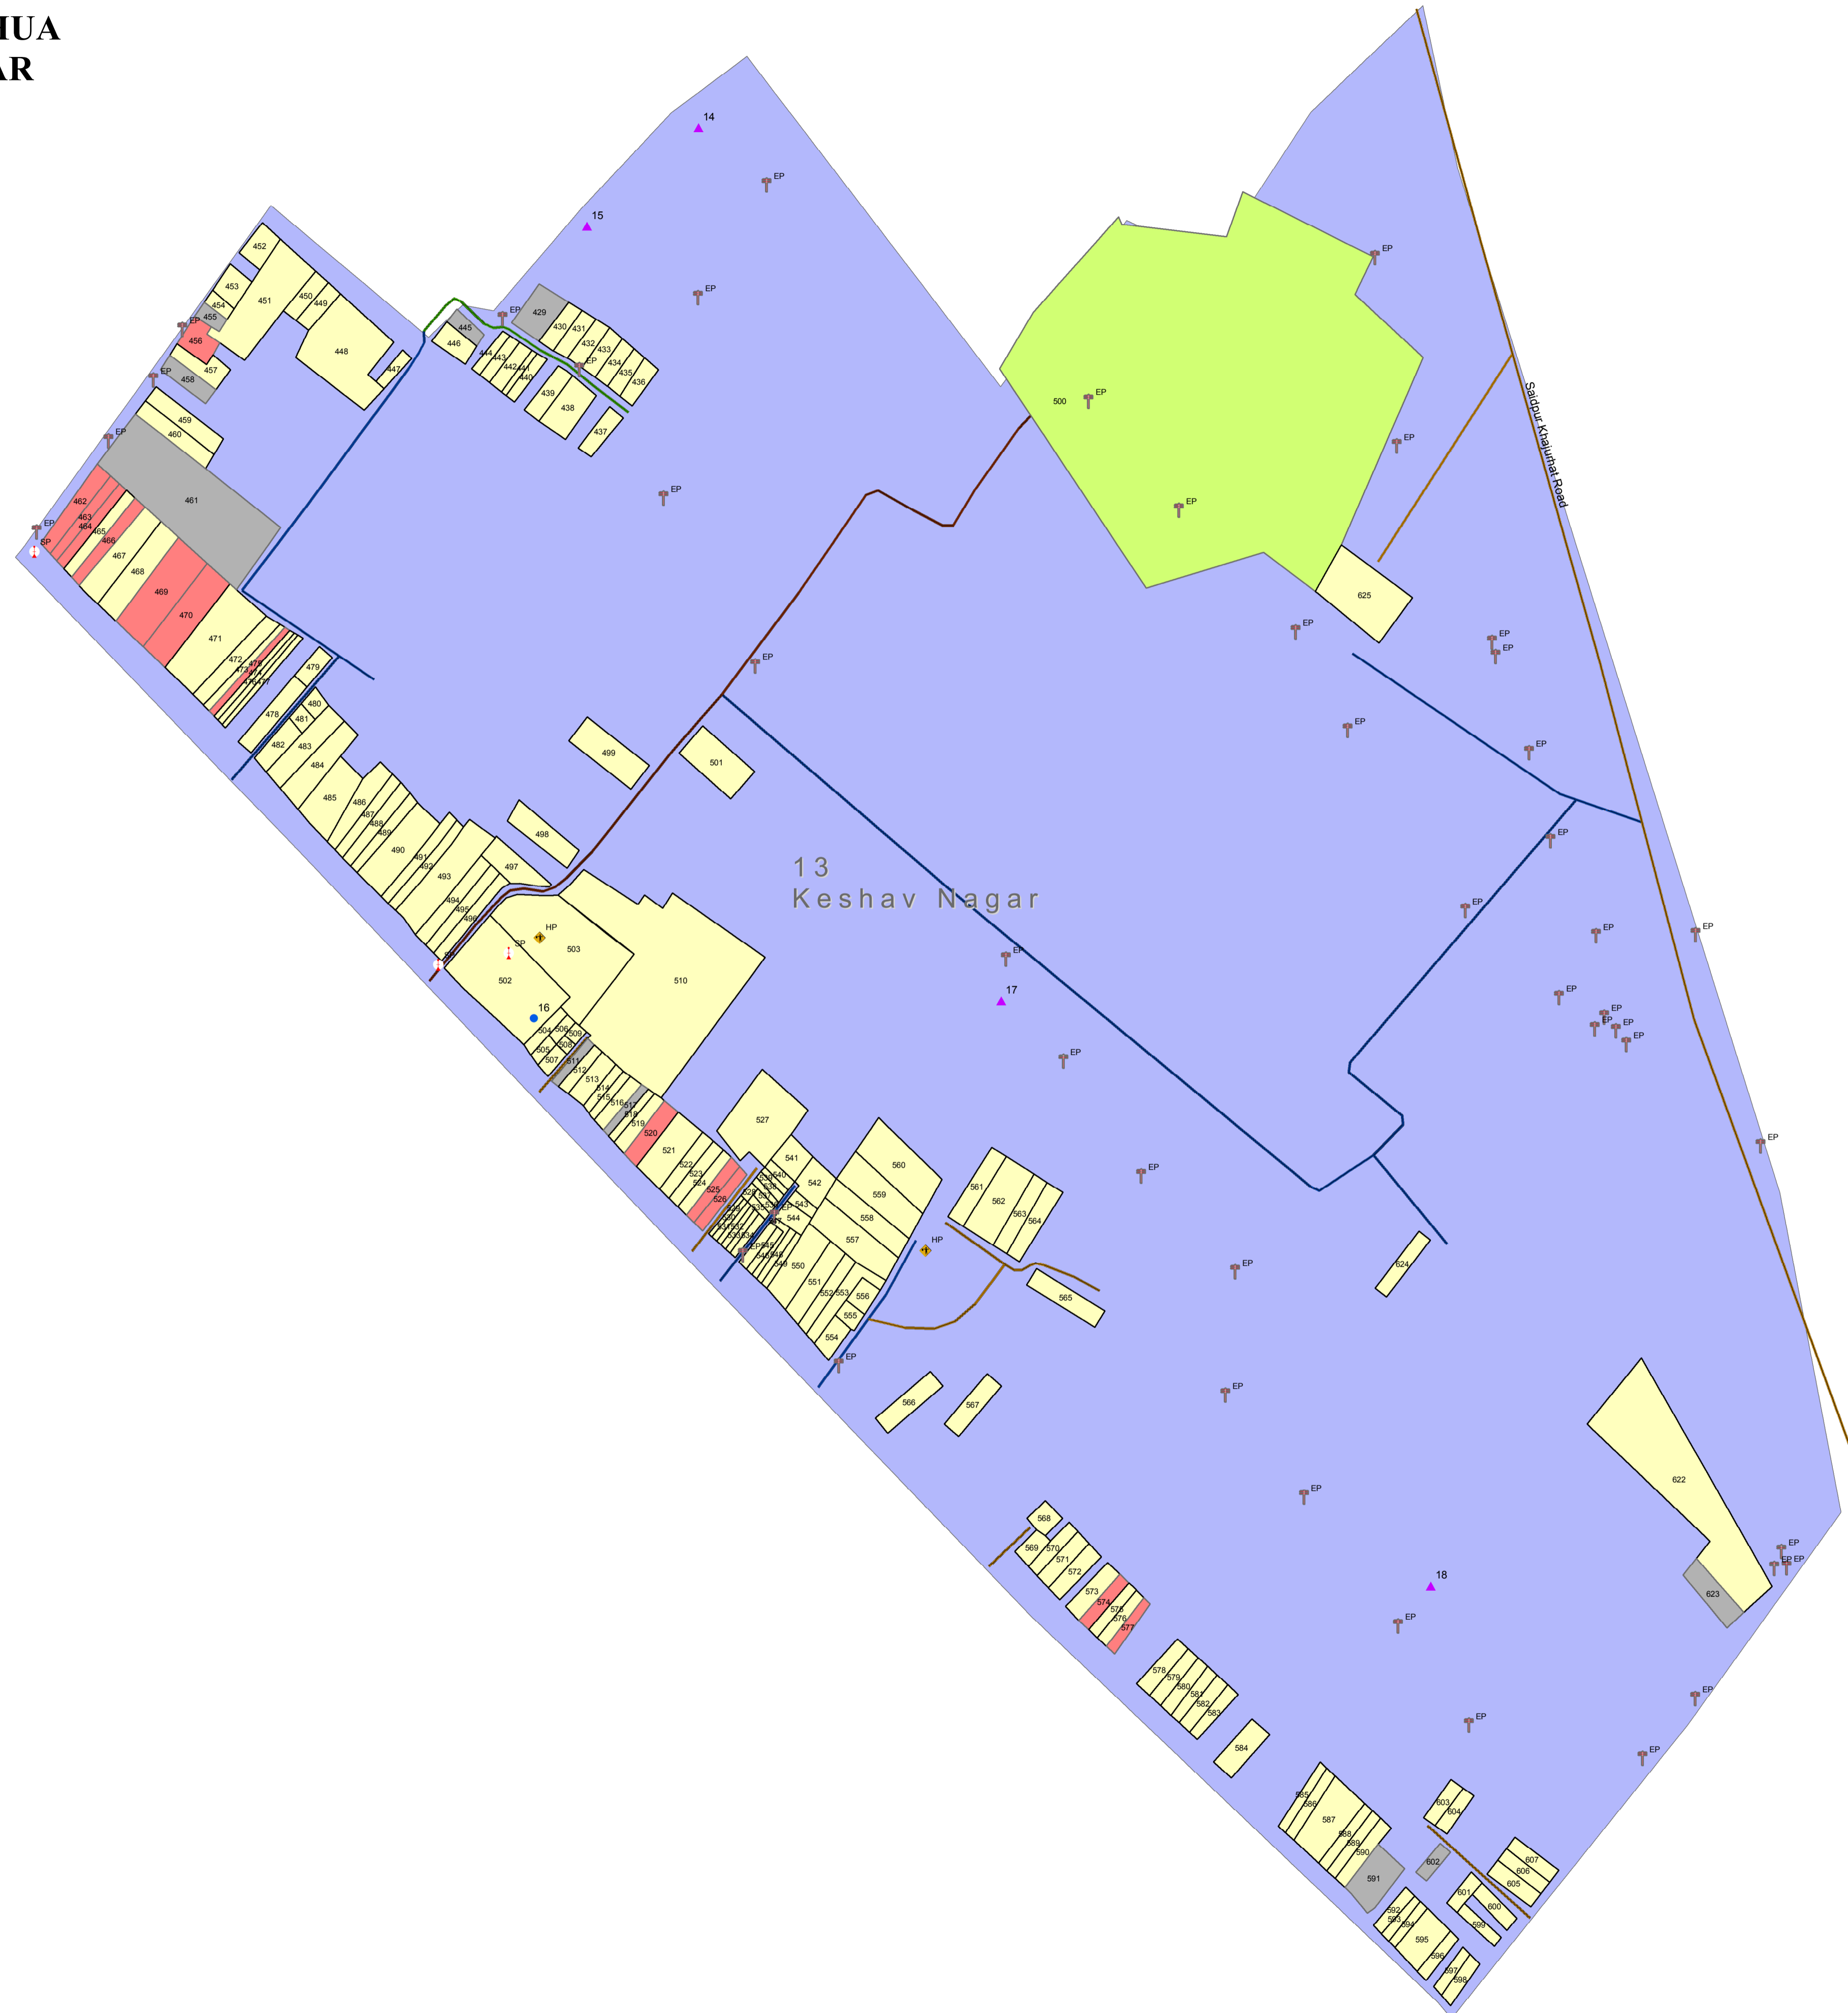

DISTRICT:-SULTANPUR

NAGAR PANCHAYAT-LAMBHUA

WARD NAME-KESHAV NAGAR

WARD NO-13

Legend

- Kabristan
 - Park
 - Private Schools
 - Mandir
 - Madarsa
 - Masjid
 - Shamshan Ghat
 - Sauchalaya
 - Govt Building
 - School
 - Electrical Pole
 - Handpump
 - Well
 - Tubewell
 - Transformer
 - Dumping Ground
 - Pond
 - Water Tank
 - Water Nozzle
 - Mobile Tower
 - High mast light
 - SP
 - Commercial
 - Other
 - Residential
 - Kabristan
 - Park
 - Private Schools
 - Mandir
 - Madarsa
 - Masjid
 - Sauchalaya
 - Govt Building
 - School
- Road**
- Type**
- Damer
 - Interlocking
 - Kharanja
 - Kucha
 - RCC
- Ward**
- Name**
- Adarsh Nagar
 - Atal Nagar
 - Gandhi Nagar
 - Hanuman Nagar
 - Kalam Nagar
 - Keshav Nagar
 - Krishna Nagar
 - Ram Nagar
 - Rana Nagar
 - Sarvodaya Nagar
 - Shiv Nagar
 - Tulsi Nagar
 - Vikas Nagar
 - Vivek Nagar
 - Vivekanand Nagar